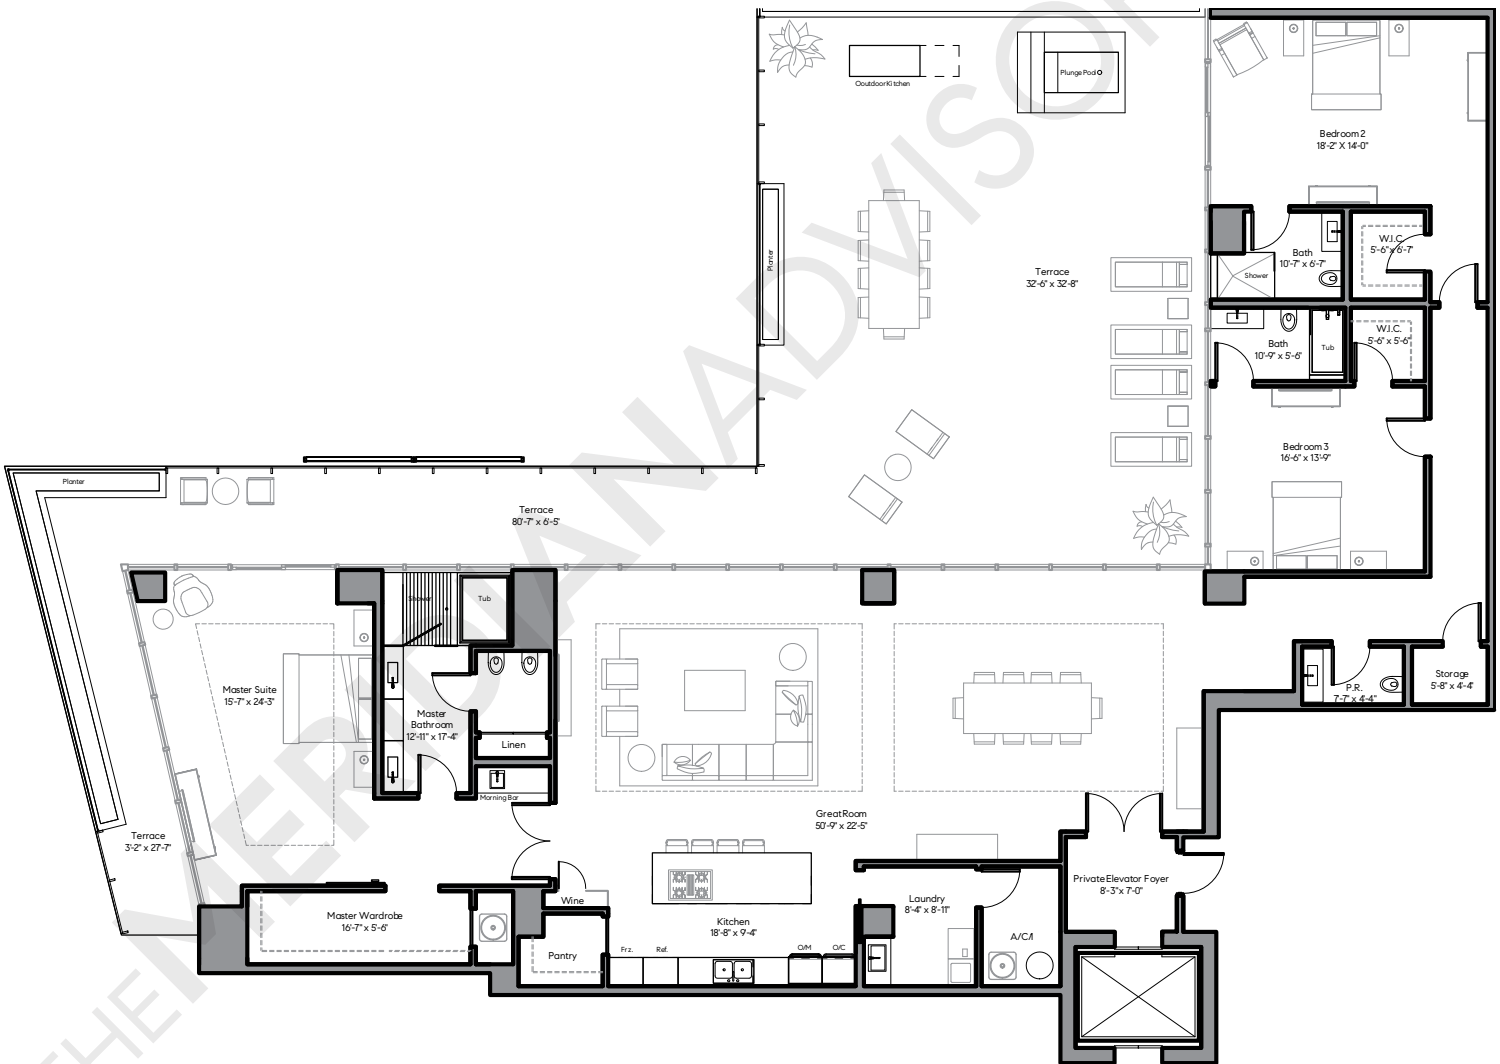

# Ritz Carlton Residences Miami Beach

4701 N Meridian Avenue  
Mid-Beach, Miami Beach

TheMeridianAdvisors.com  
305.537.6795

Closing Homes, Opening Doors

## Floor Plan D6 Residences 402

	Area	Sq. Ft.	Sq. M.
3 Bedrooms			
3.5 Bathrooms			
	Int.	3,607	335
	Ext.	1,629	151
	Total	5,236	486

All dimensions are approximate and all floor plans and development plans are subject to change without notice.